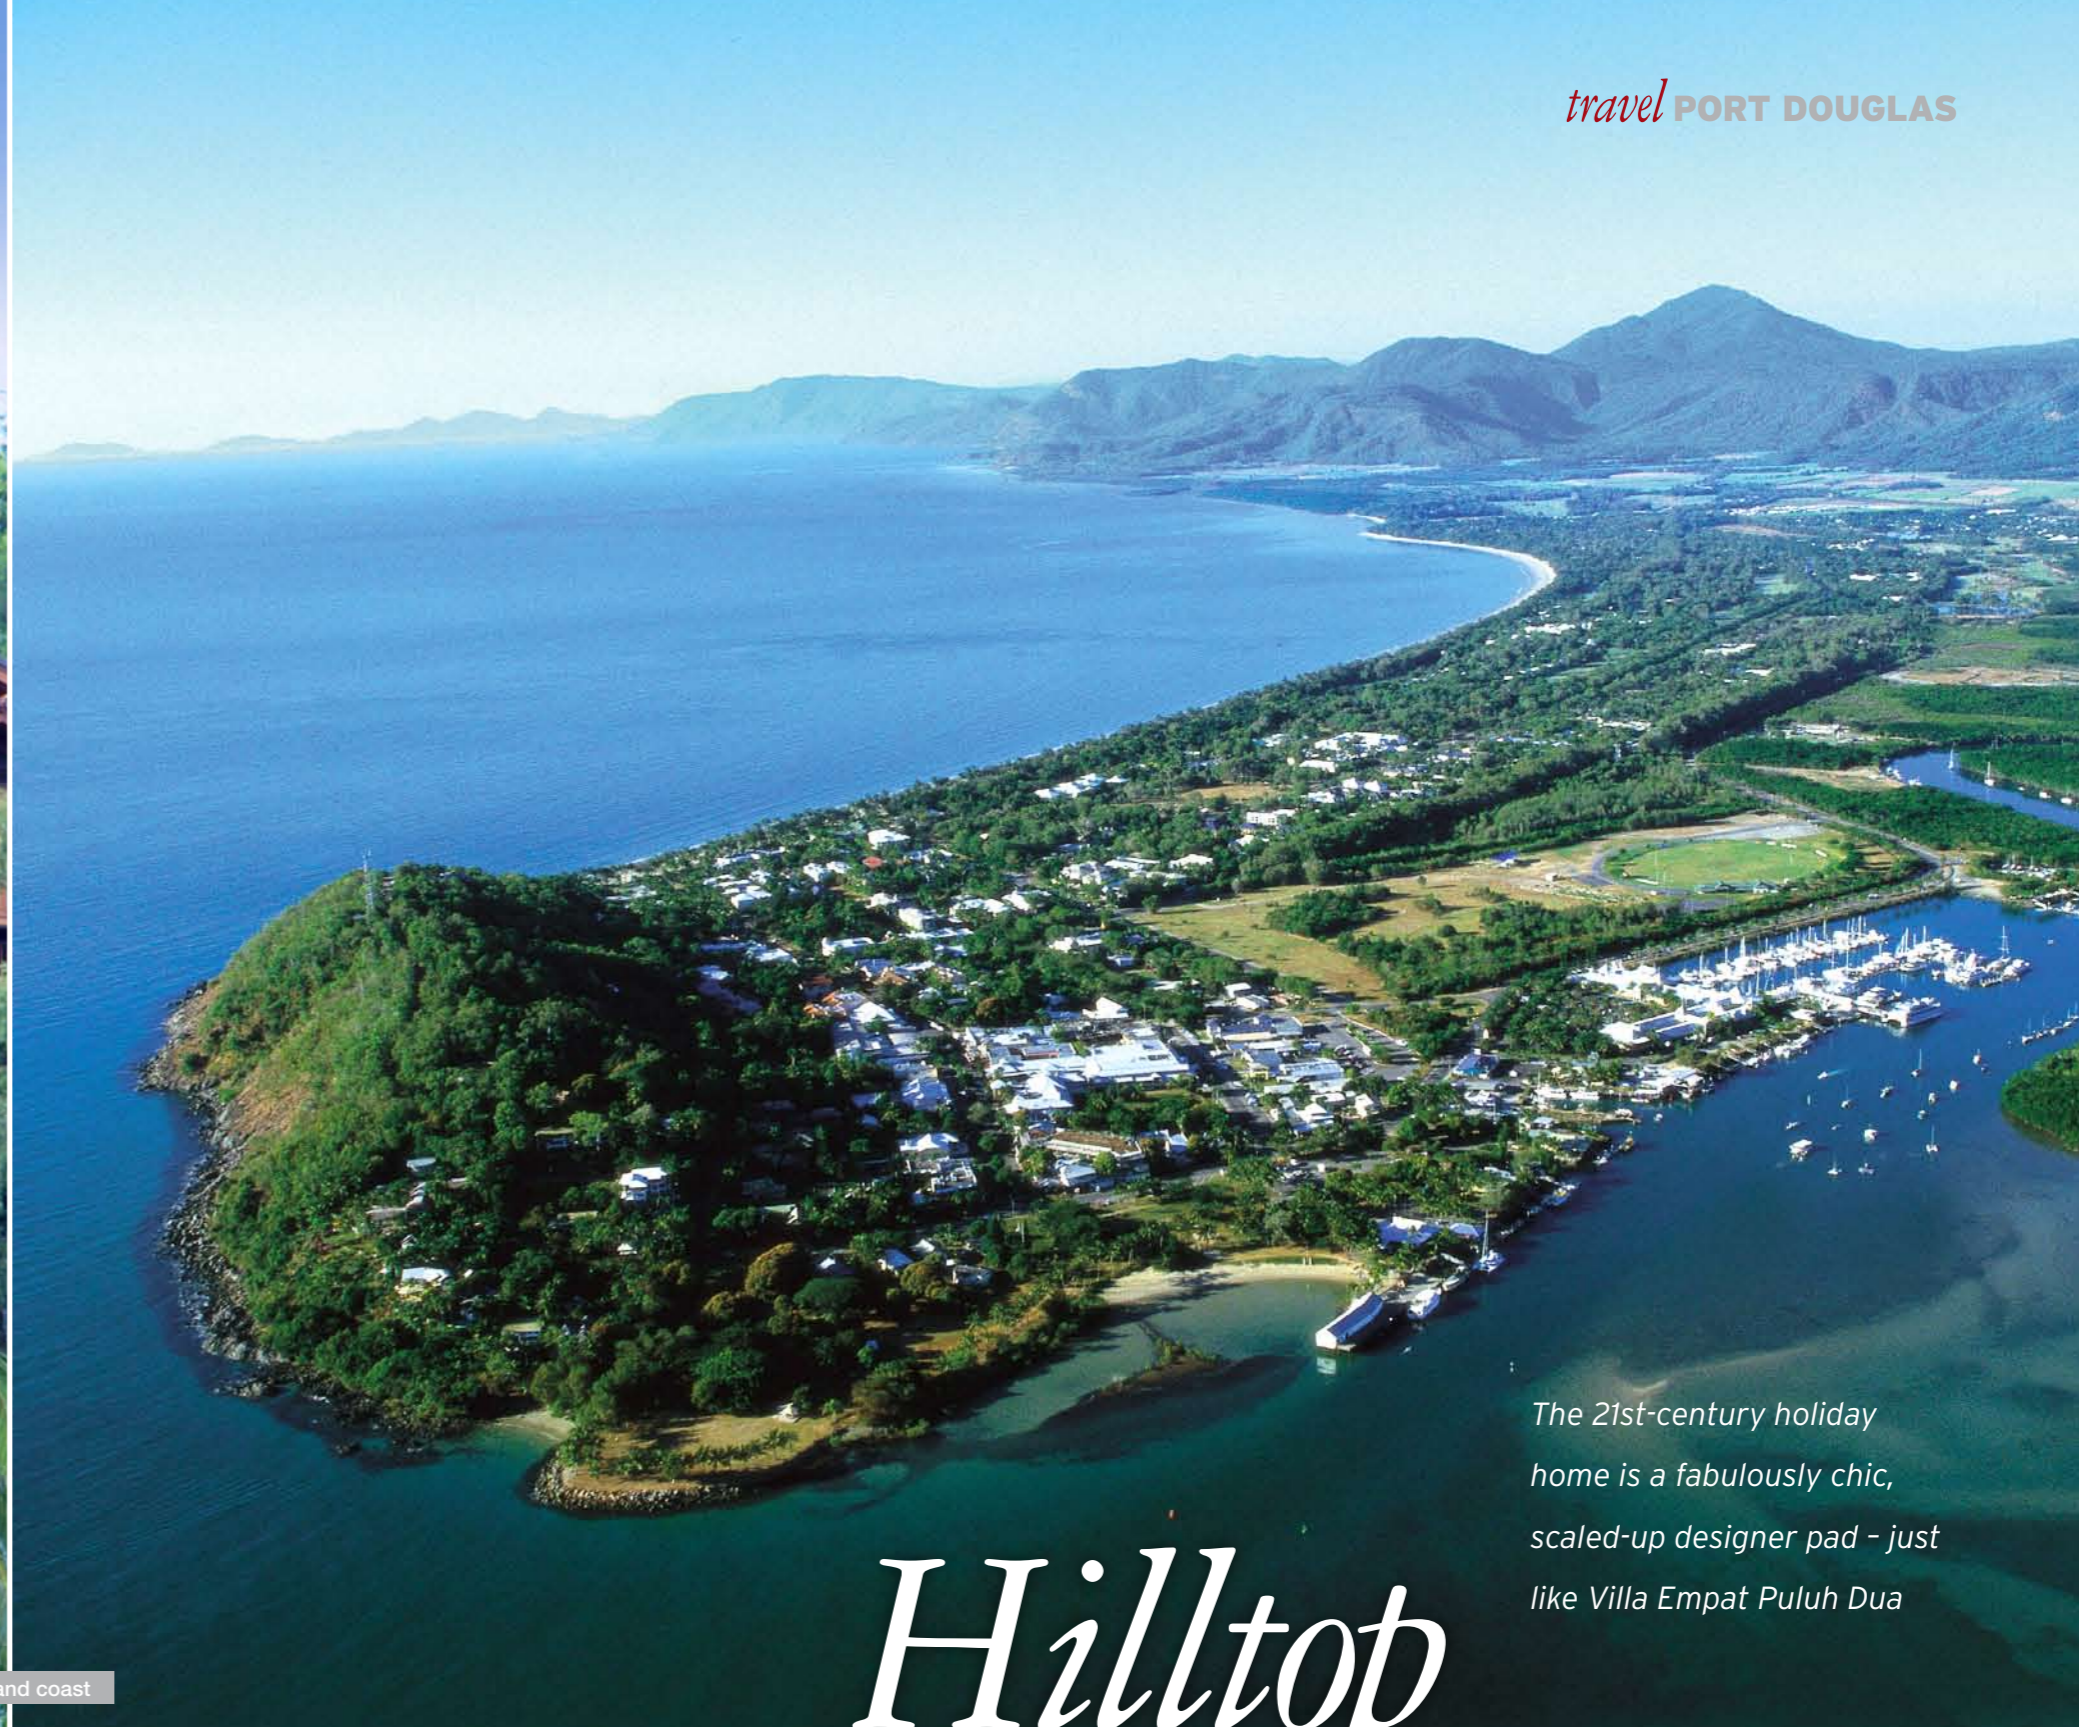

Above: Villa Empat Puluh Dua is set over a series of terraces surrounded by lush greenery

Right: Tropical Port Douglas on the northern Queensland coast

The 21st-century holiday home is a fabulously chic, scaled-up designer pad - just like Villa Empat Puluh Dua

# Hilltop HIDEOUT